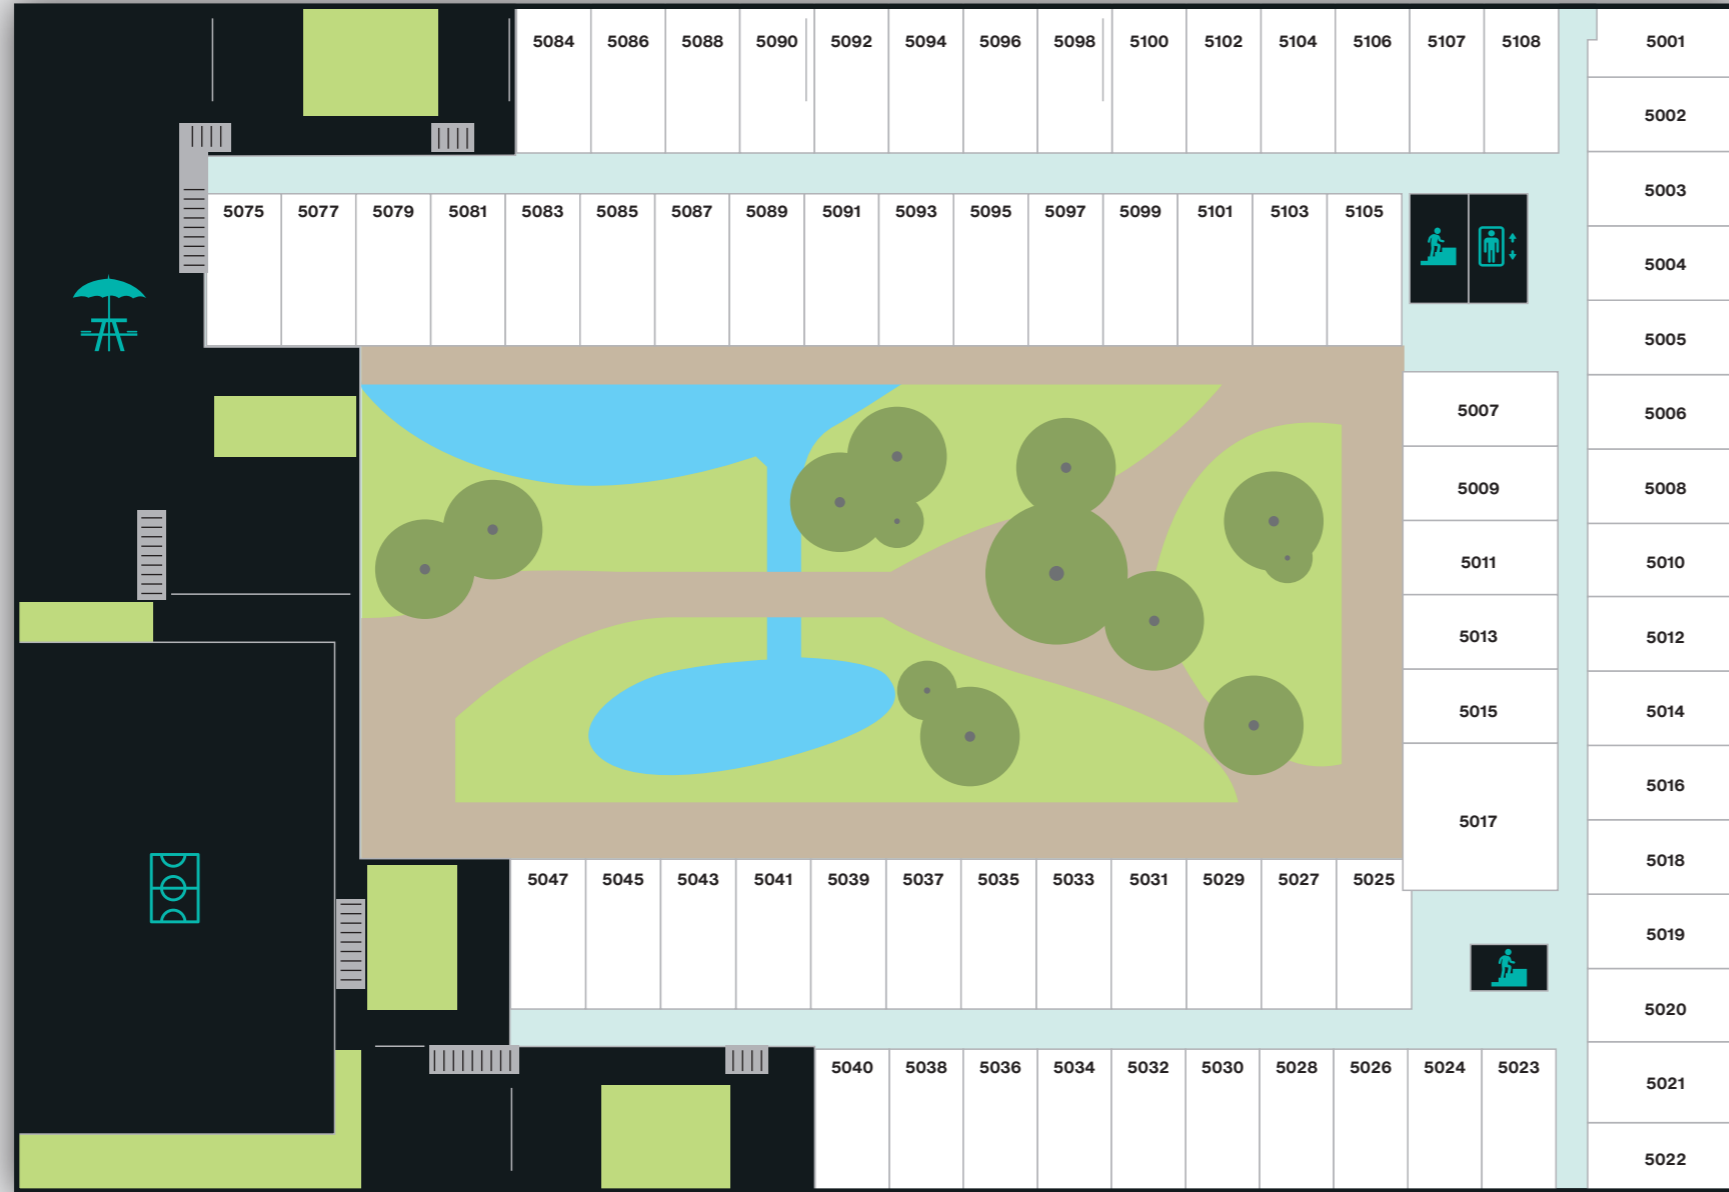

Student Experience

MOERMANSKKADE

ARCHANGELKADE

AMSTERDAM
MINERVAHAVEN

5TH FLOOR

- STAIRS
- ELEVATOR
- SPORTS FIELD
- TERRACE
- GREEN ROOF
- STAIRS TO NEXT LEVEL