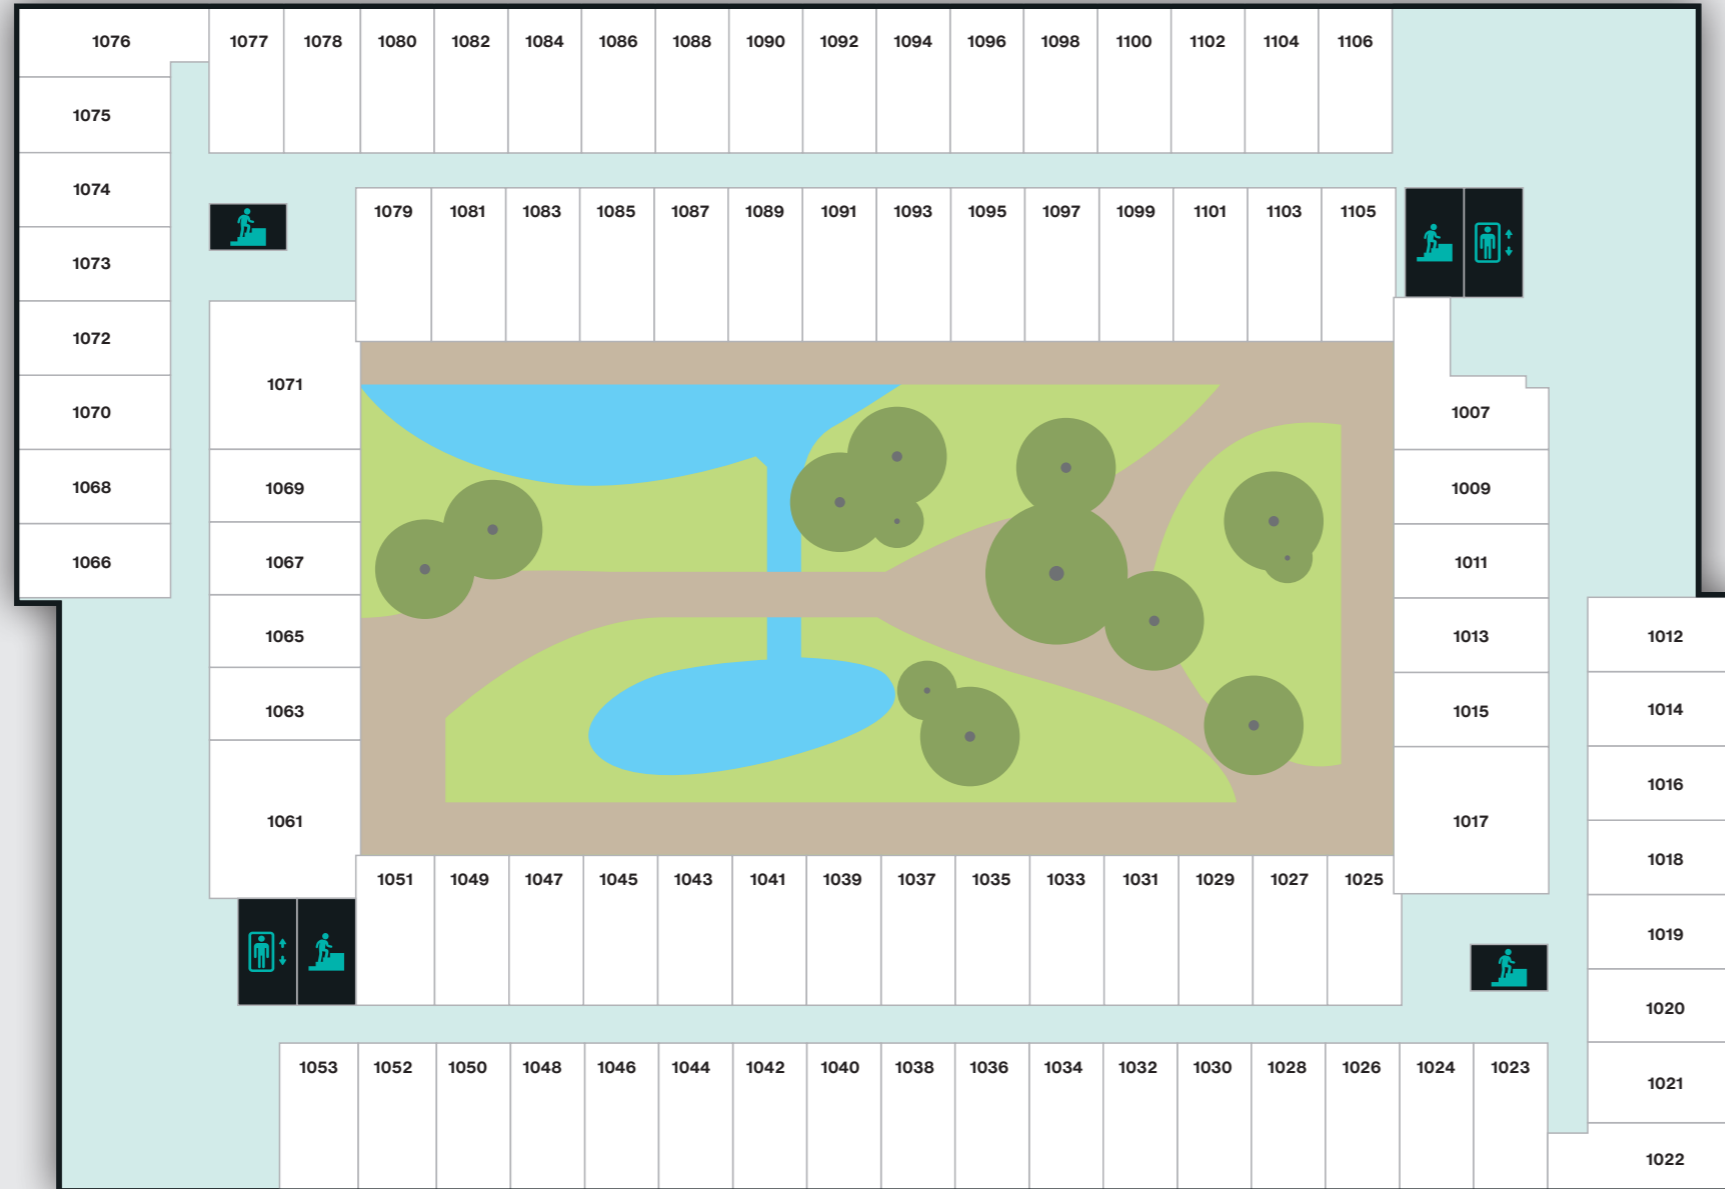

# Student Experience

MOERMANSKKADE

ARCHANGELKADE

AMSTERDAM  
MINERVAHAVEN

1<sup>ST</sup> FLOOR

STAIRS

ELEVATOR

## 5<sup>TH</sup> FLOOR

-  STAIRS
-  ELEVATOR
-  SPORTS FIELD
-  TERRACE
-  GREEN ROOF
-  STAIRS TO NEXT LEVEL